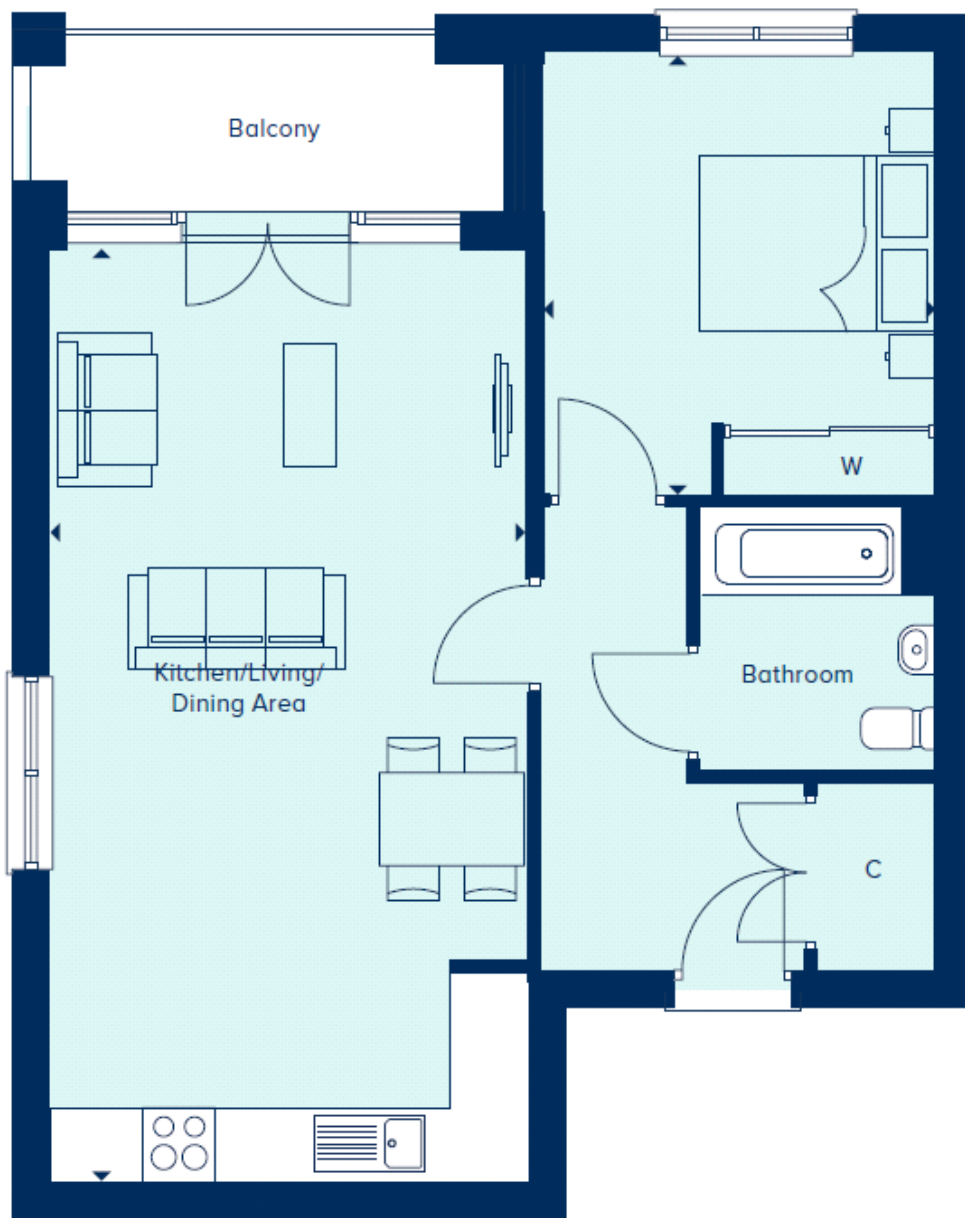

## Floor plans

### Floor Plan

**Kitchen/Living/Dining Area:**  
7.90m x 3.99m (25' 11" x 13' 01")

**Bedroom 1:**  
3.71m x 3.33m (12' 02" x 10' 11")