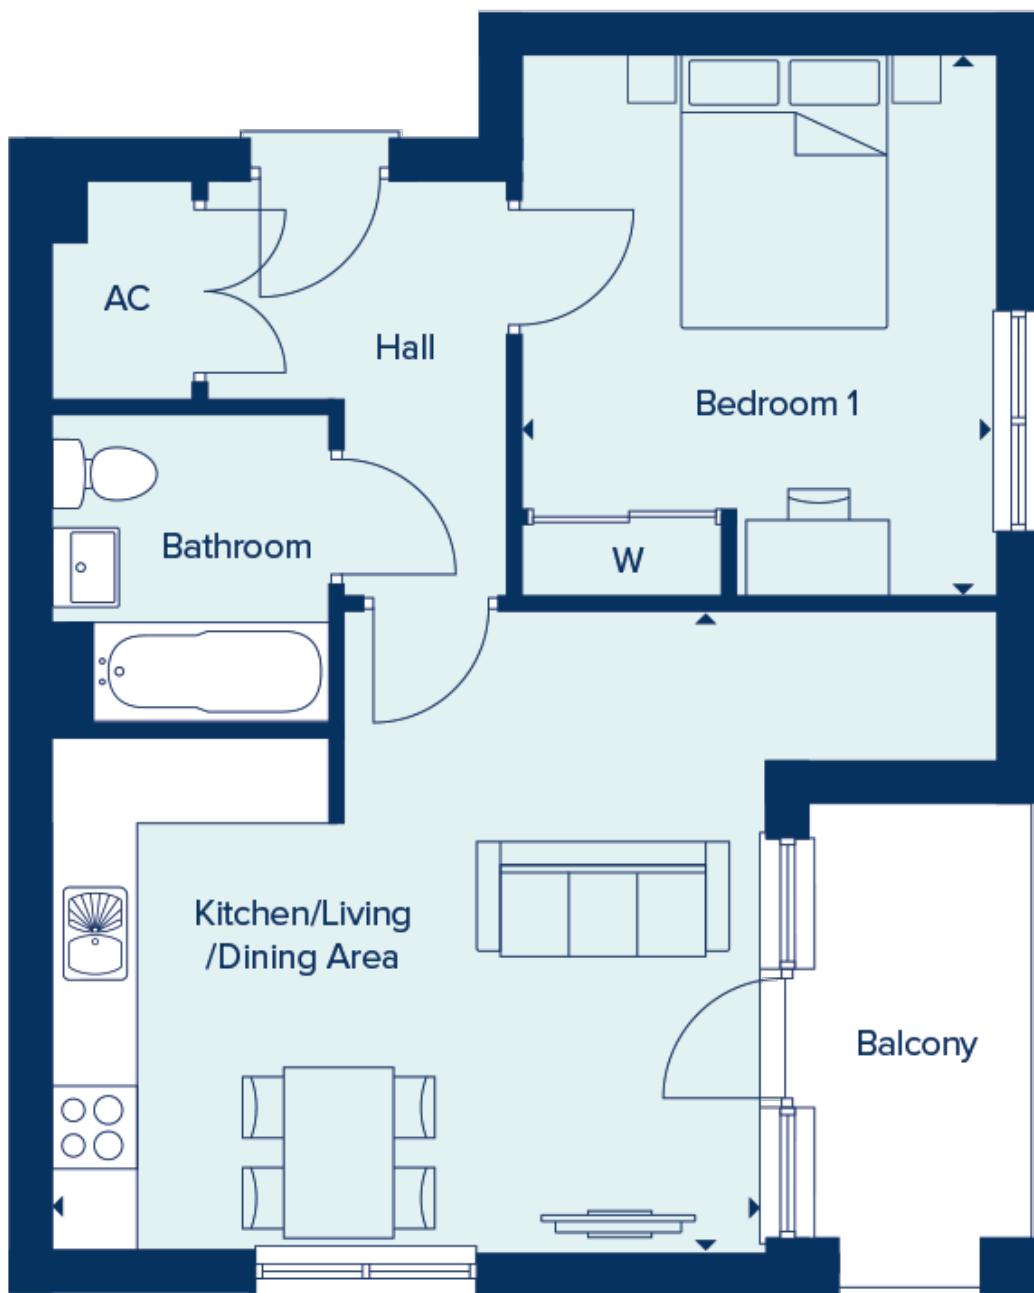

Floor plans

Apartment Type D

Kitchen/Living/Dining Room:
5.16m x 4.65m (16' 11" x 15' 03")

Bedroom 1:
3.91m x 3.40m (12' 10" x 11' 02")