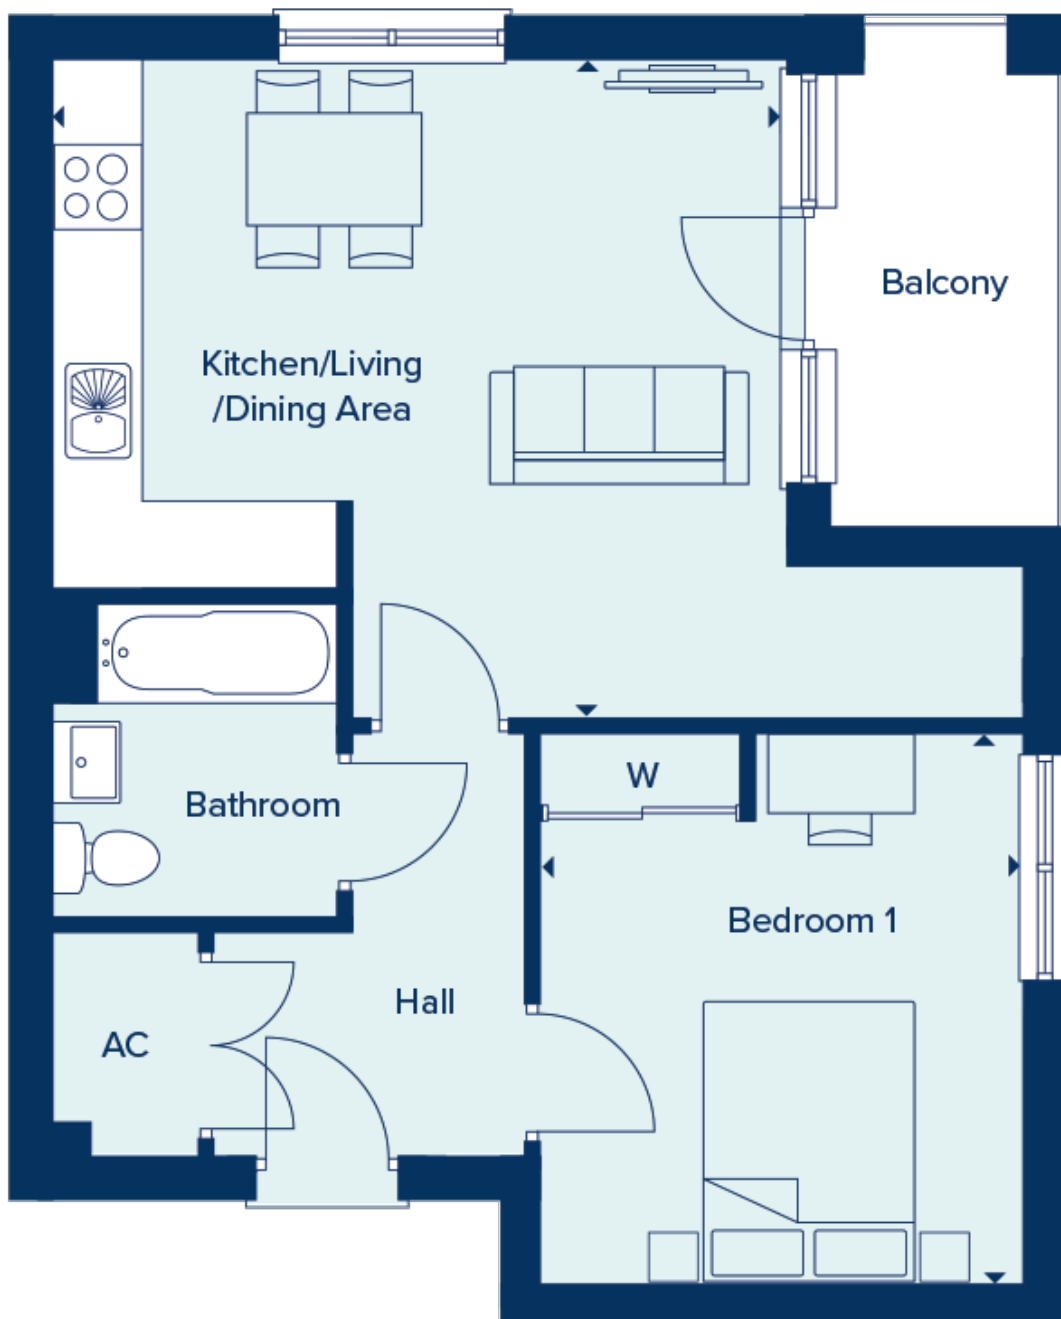

## Floor plans

### Floor Plan

**Kitchen/Living/Dining Room:**  
5.16m x 4.65m (16' 11" x 15' 03")

**Bedroom 1:**  
3.91m x 3.40m (12' 10" x 11' 02")