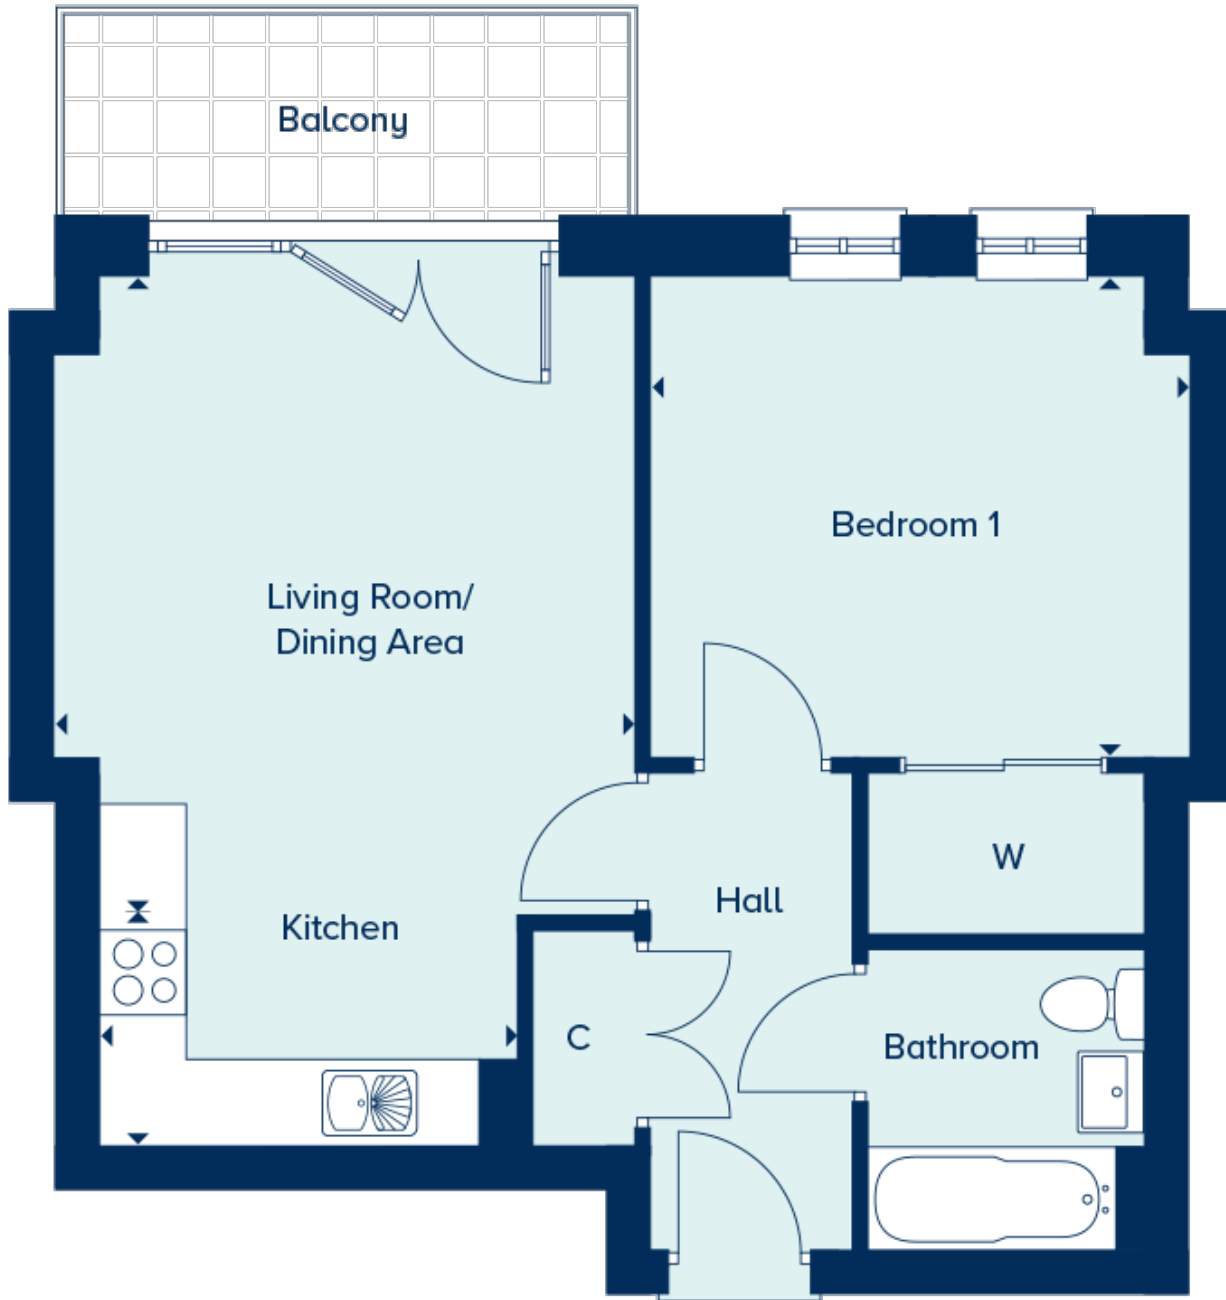

Floor plans

Floor plan

Living/ Dining area:

4.52m x 4.11m (14' 10" x 13' 06")

Kitchen:

2.97m x 1.63m (9' 09" x 5' 04")

Bedroom 1:

3.84m x 3.40m (12' 07" x 11' 02")