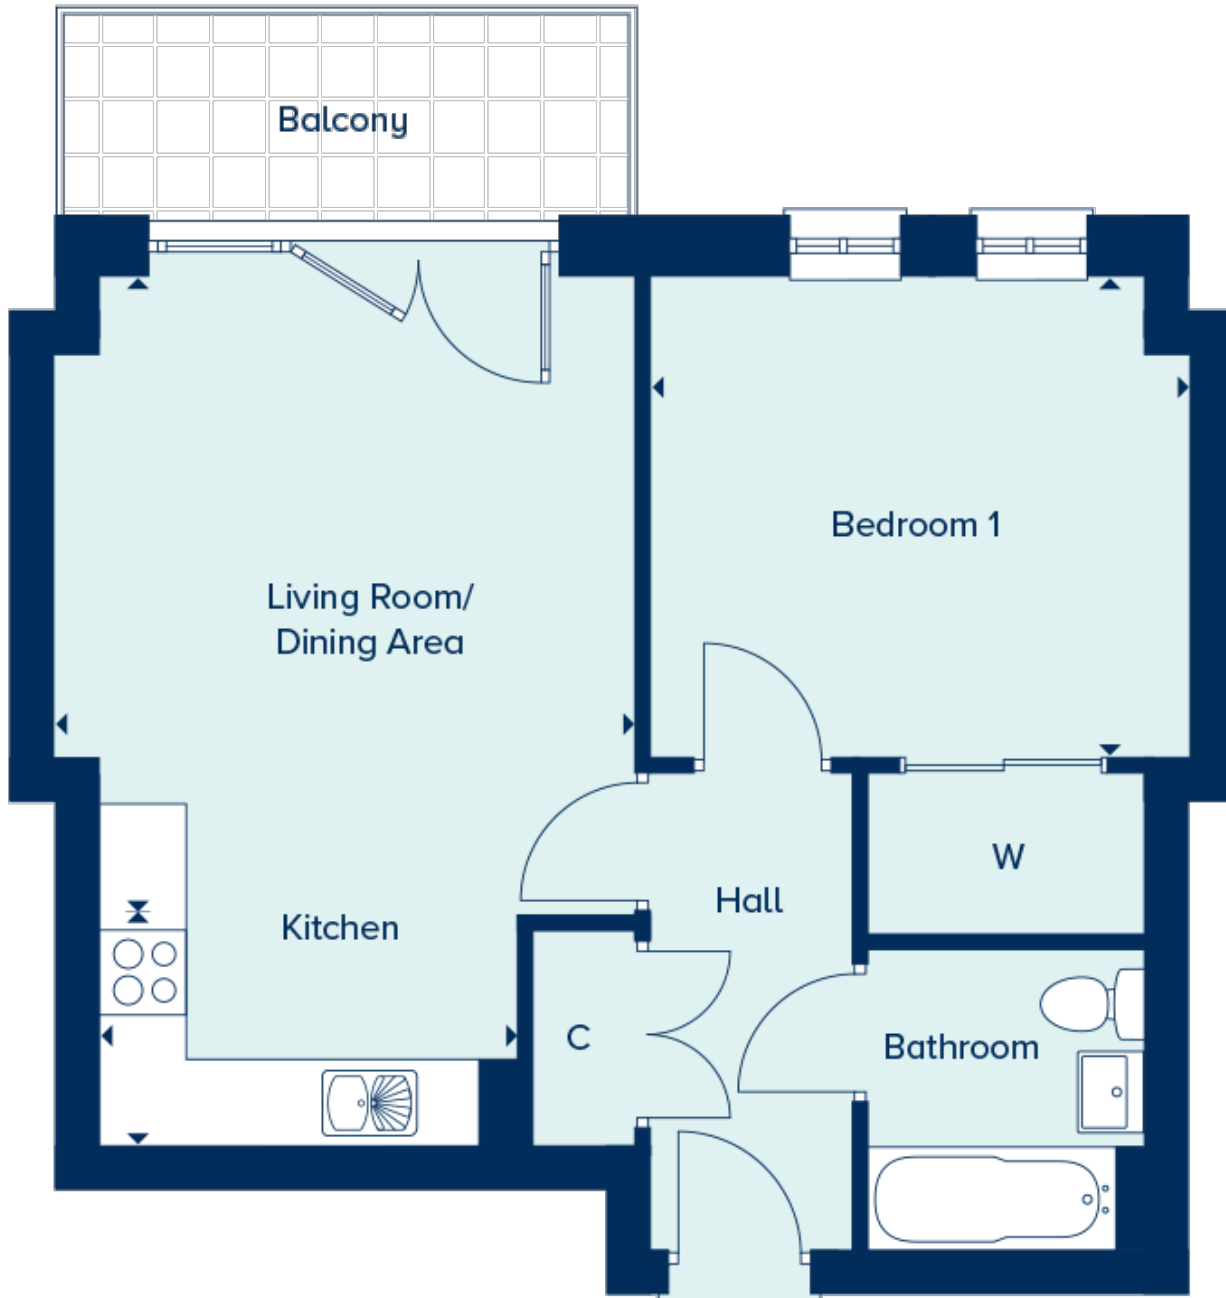

Floor plans

Floor plan

Living/ Dining area:

4.52m x 4.11m (14' 10" x 13' 06")

Kitchen:

2.97m x 1.63m (9' 09" x 5' 04")

Bedroom 1:

3.84m x 3.40m (12' 07" x 11' 02")