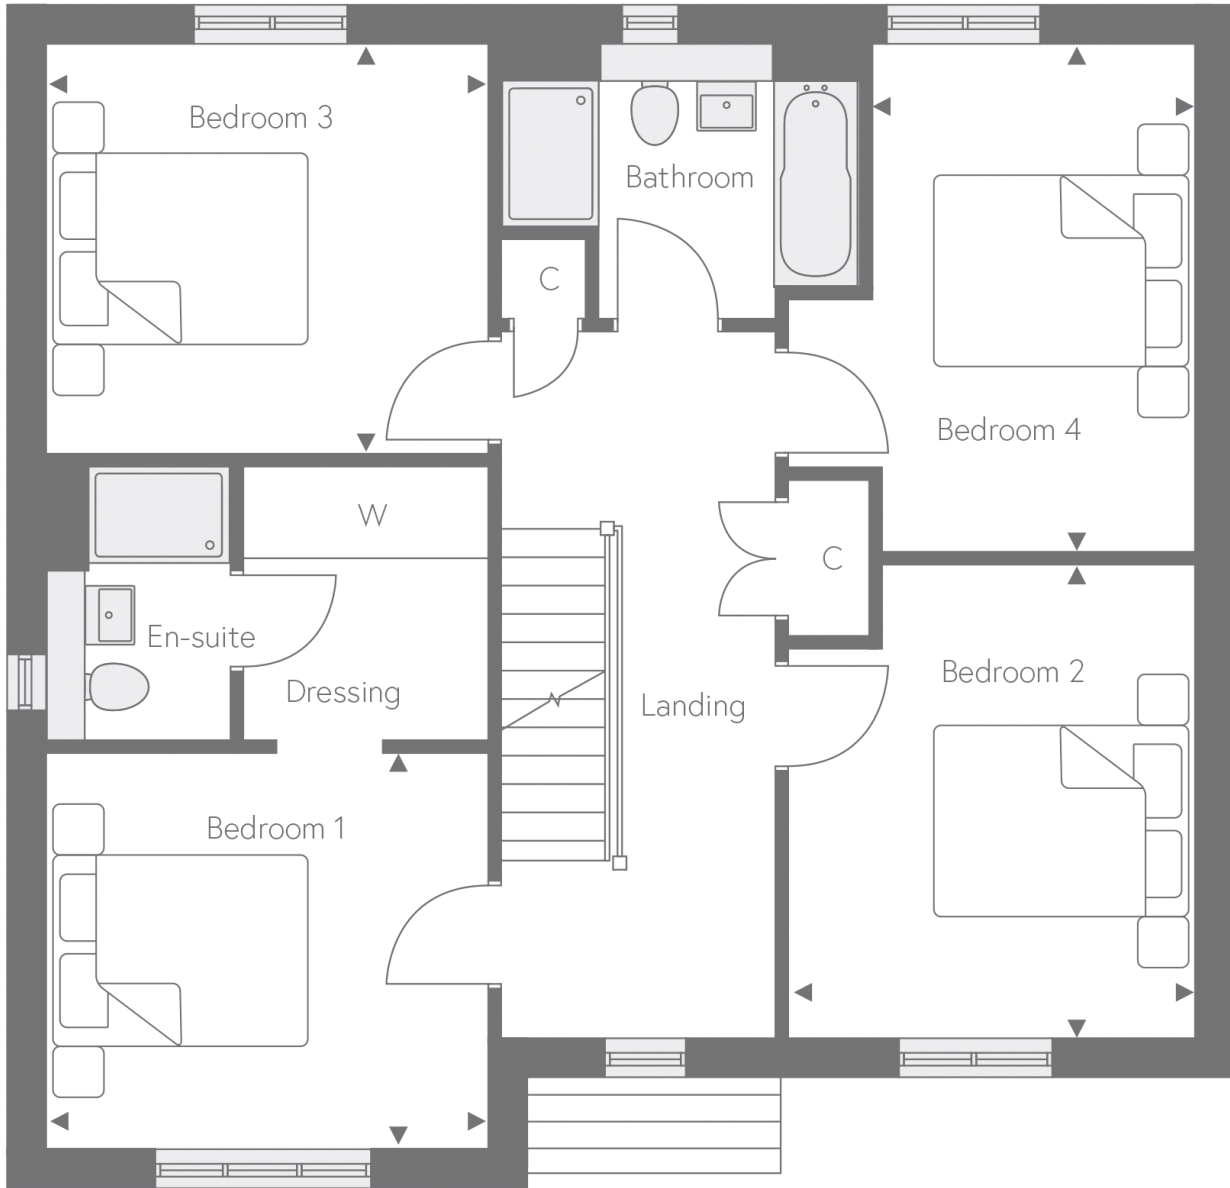

Kitchen/dining room :
4.78m x 3.91m (15' 08" x 12' 10")
Family room :
3.68m x 3.91m (12' 01" x 12' 10")
Living Room:
3.68m x 5.13m (12' 01" x 16' 10")
Study:
3.58m x 2.03m (11' 09" x 6' 08")

First Floor

- Bedroom 1:**
3.68m x 3.28m (12' 01" x 10' 09")
- Bedroom 2:**
3.38m x 3.94m (11' 01" x 12' 11")
- Bedroom 3:**
3.68m x 3.66m (12' 01" x 11' 12")
- Bedroom 4:**
2.69m x 4.22m (8' 10" x 13' 10")