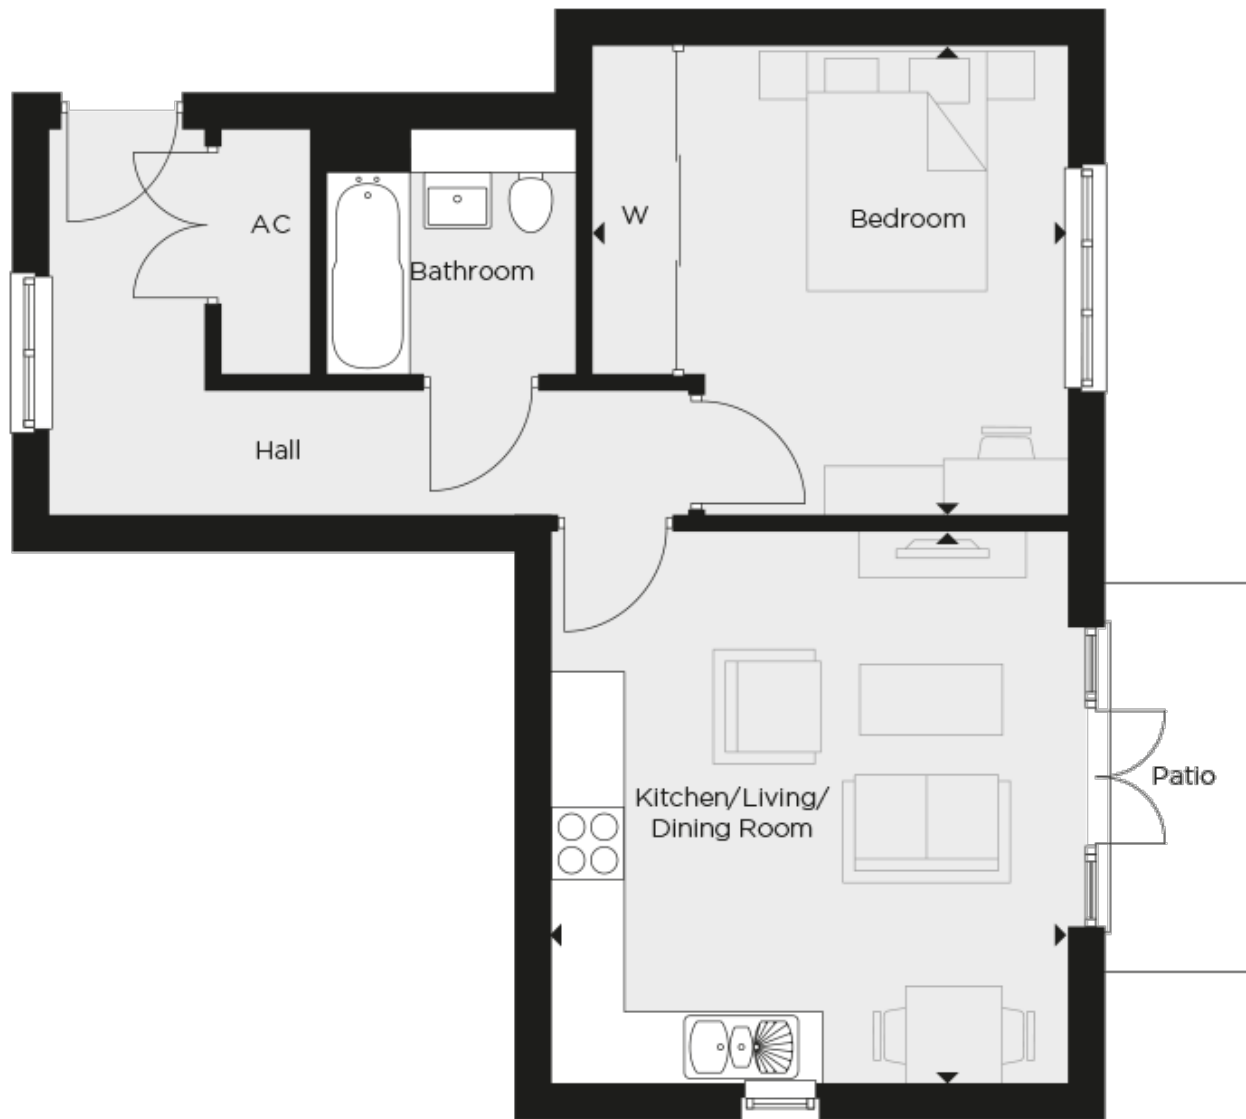

Floor plans

Apartment 12

Kitchen/Living/Dining Room:
4.50m x 4.32m (14' 09" x 14' 02")

Bedroom :
3.99m x 3.94m (13' 01" x 12' 11")

Key
Total Area: 50.7 sqm | 545 sqft