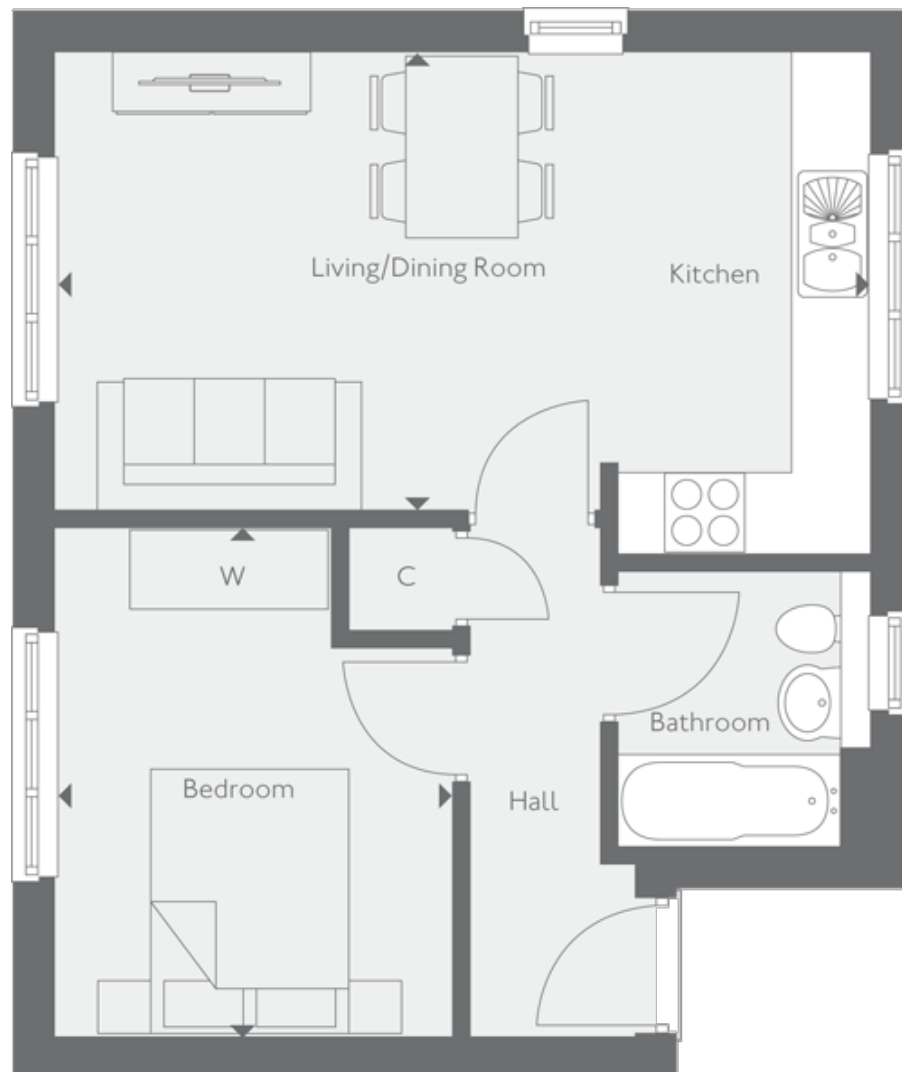

Floor plans

1 Bedroom Apartment

Kitchen/Living/Dining Room:
6.22m x 3.51m (20' 05" x 11' 06")

Bedroom 1:
3.89m x 3.05m (12' 09" x 10' 00")