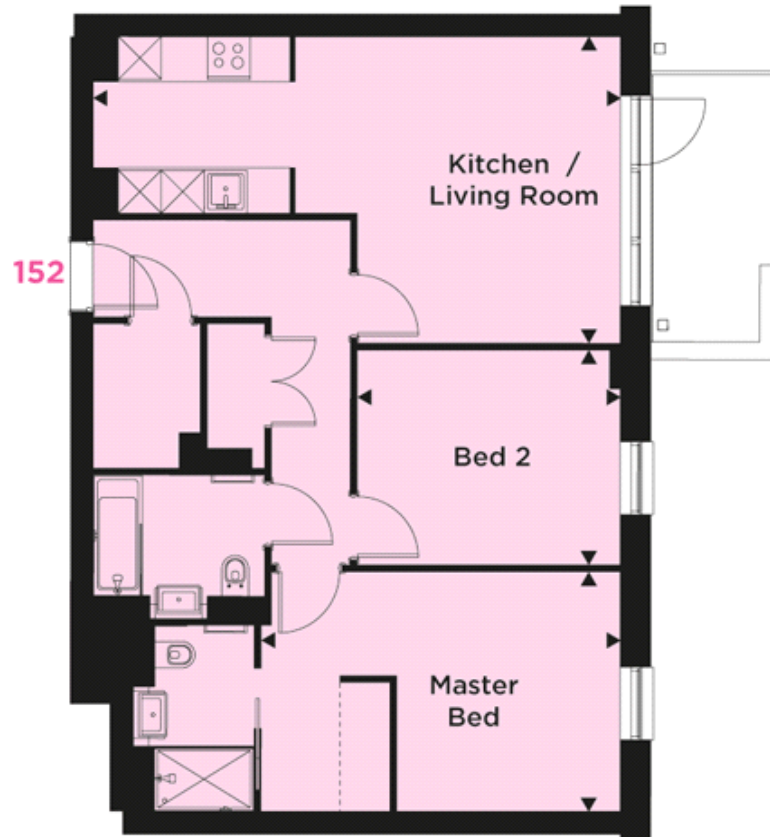

Floor plans

Floorplan

Kitchen/ Living Room:

4.29m x 7.39m (14' 01" x 24' 03")

Master Bed:

3.35m x 5.03m (11' 00" x 16' 06")

Bed 2:

2.100m x 3.68m (9' 10" x 12' 01")